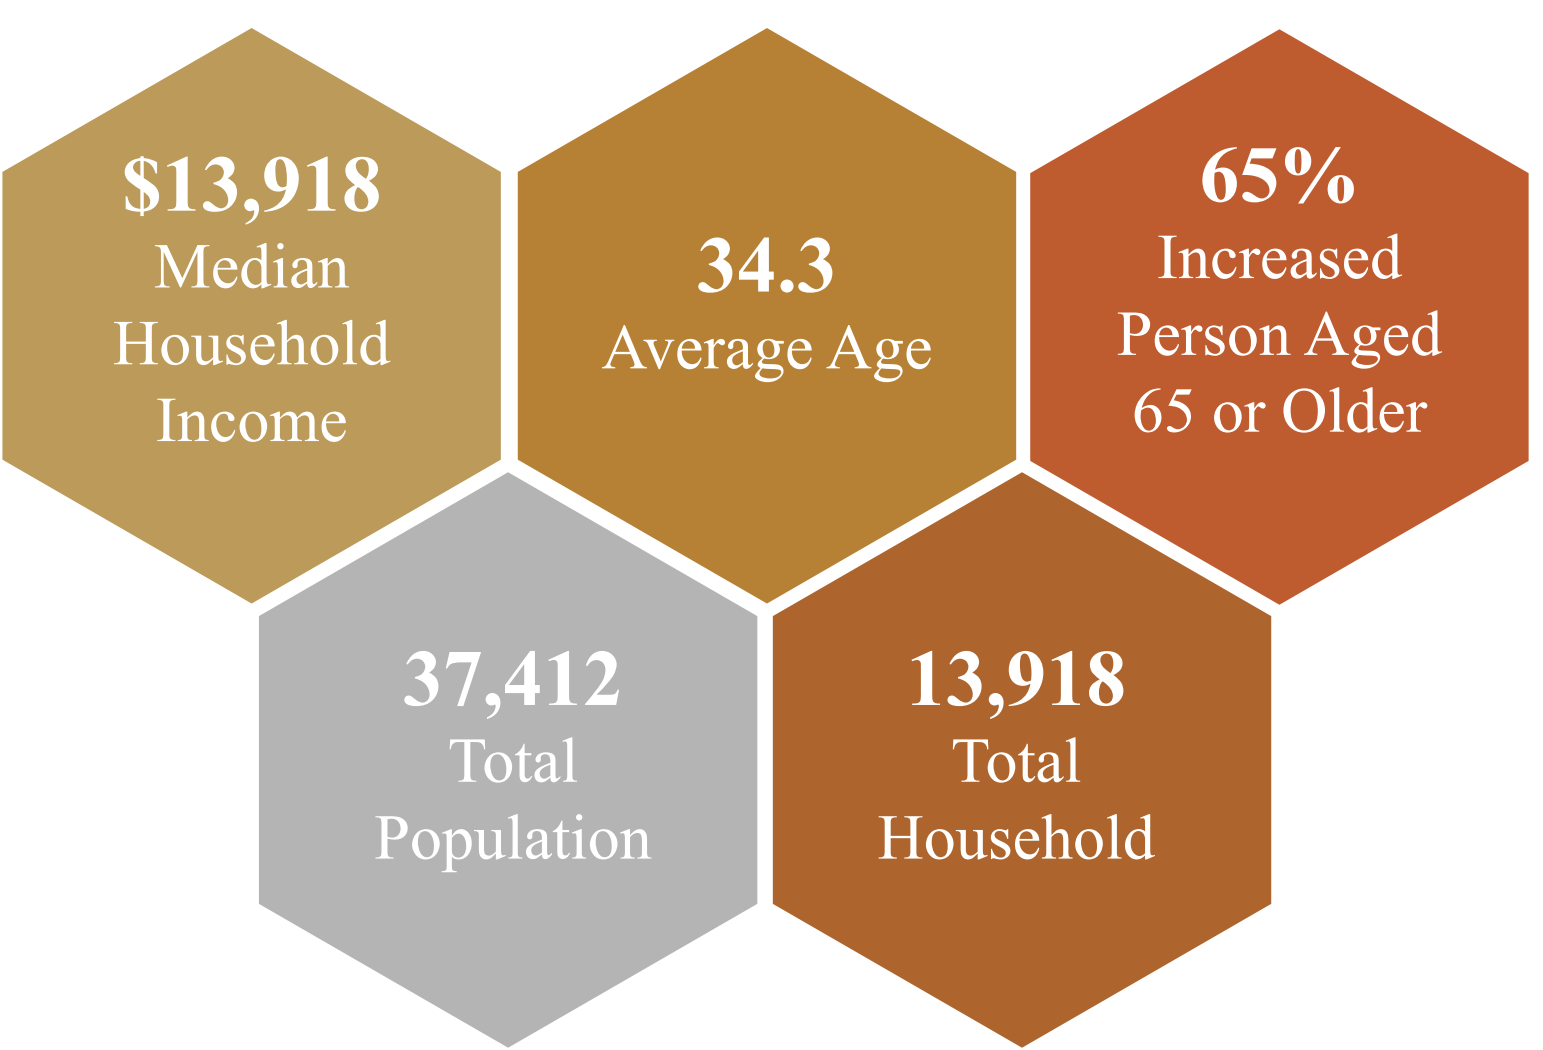

MARKET ANALYSIS

18 Years Exit Plan

SITE MAP

UNIT MIX

Unit Type	Avg Unit Size	# of Units	Gross Rent	Asking Rent/SF
1	850	100	1,000	\$1.18
2	1,000	95	1,365	\$1.37

COMMUNITY BENEFITS

WRED Welcome to Parkview at Landover

WRED
Fall 2019

Xingchen Liu

Park View at Landover is a beautiful apartment community for seniors 62 and over located between Landover Rd and Brightseat Rd in the City of Hyattsville, Maryland. Surrounded by new friends, you will enjoy many social activities and events planned by our onsite management team. It is only minutes from Landover Metro stop and convenient to Ride-On bus routes,

Boulevard at the Capital Centre, great dining, shopping and entertainment venues.

Thoughtfully designed with all today's comforts and features, everyday living is made easy. Enjoy a great room, community room, good restaurants, and exercise room, community room, cyber cafe.