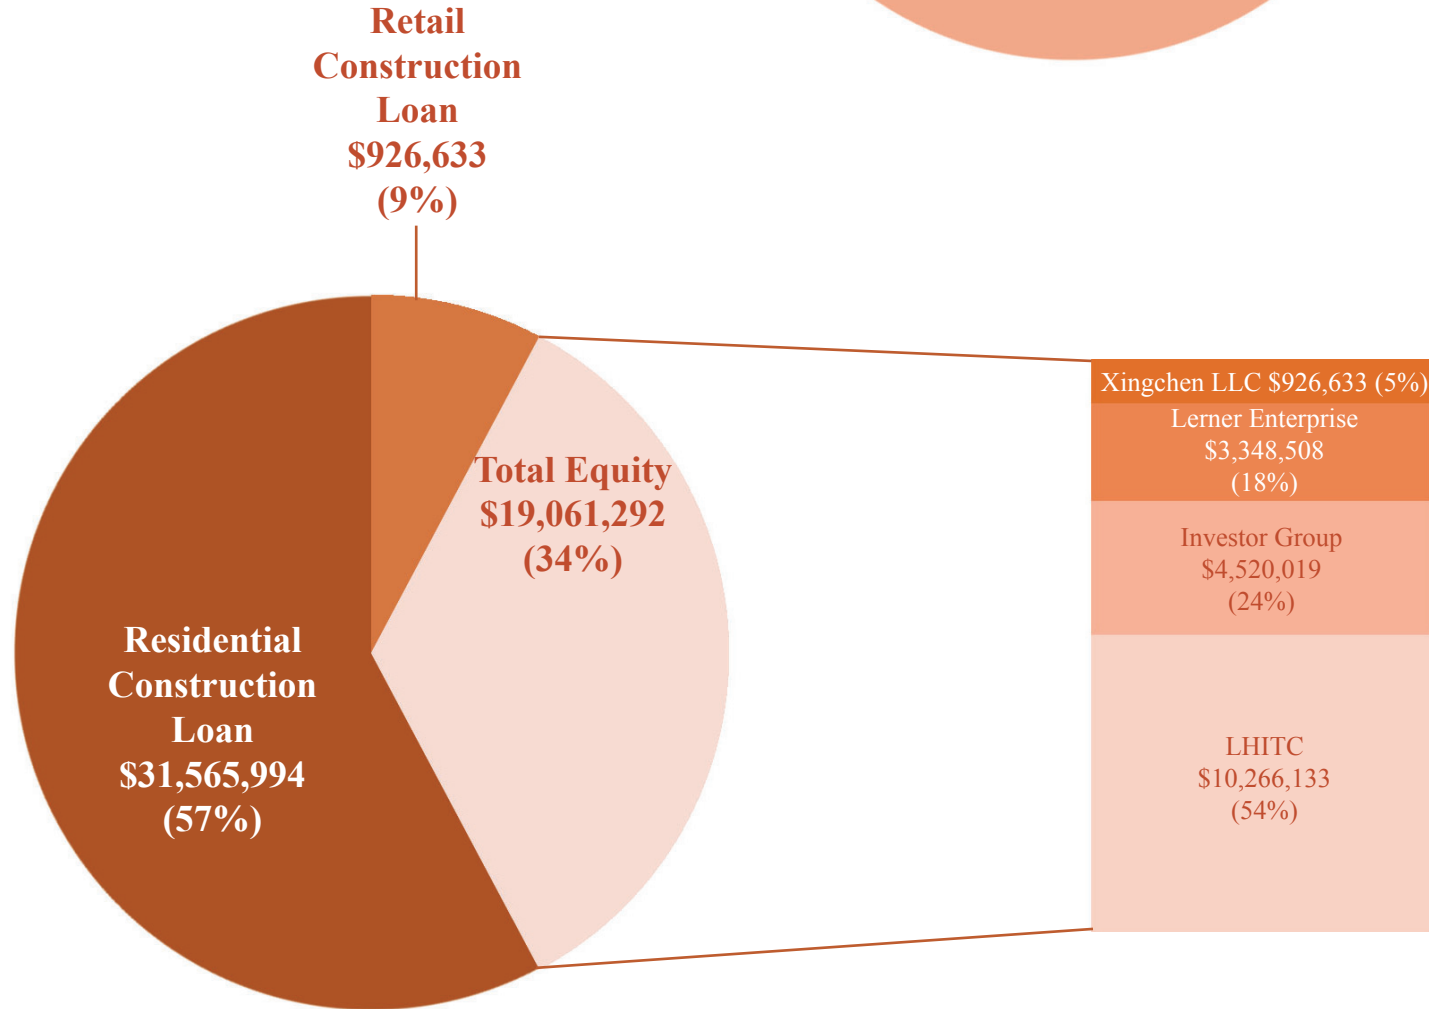

MARKET ANALYSIS

18 Years Exit Plan

SITE MAP

UNIT MIX

Unit Type	Avg Unit Size	# of Units	Gross Rent	Asking Rent/SF
1	850	100	1,000	\$1.18
2	1,000	95	1,365	\$1.37

COMMUNITY BENEFITS

WRED Welcome to Parkview at Landover

WRED
Fall 2019

Xingchen Liu

Park View at Landover is a beautiful apartment community for seniors 62 and over located between Landover Rd and Brightseat Rd in the City of Hyattsville, Maryland. Surrounded by new friends, you will enjoy many social activities and events planned by our onsite management team. It is only minutes from Landover Metro stop and convenient to Ride-On bus routes,