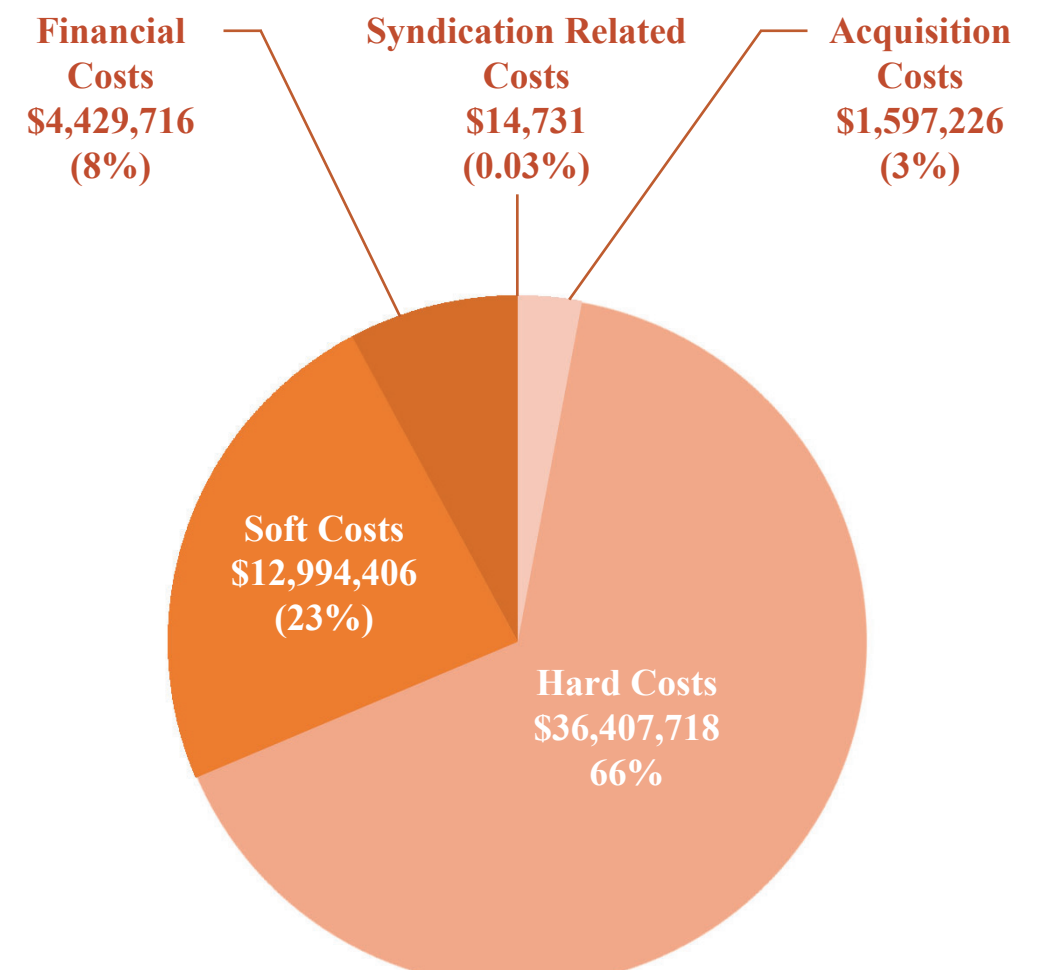

MARKET ANALYSIS

18 Years Exit Plan

SITE MAP

UNIT MIX

Unit Type	Avg Unit Size	# of Units	Gross Rent	Asking Rent/SF
1	850	100	1,000	\$1.18
2	1,000	95	1,365	\$1.37

COMMUNITY BENEFITS

WRED Welcome to Parkview at Landover