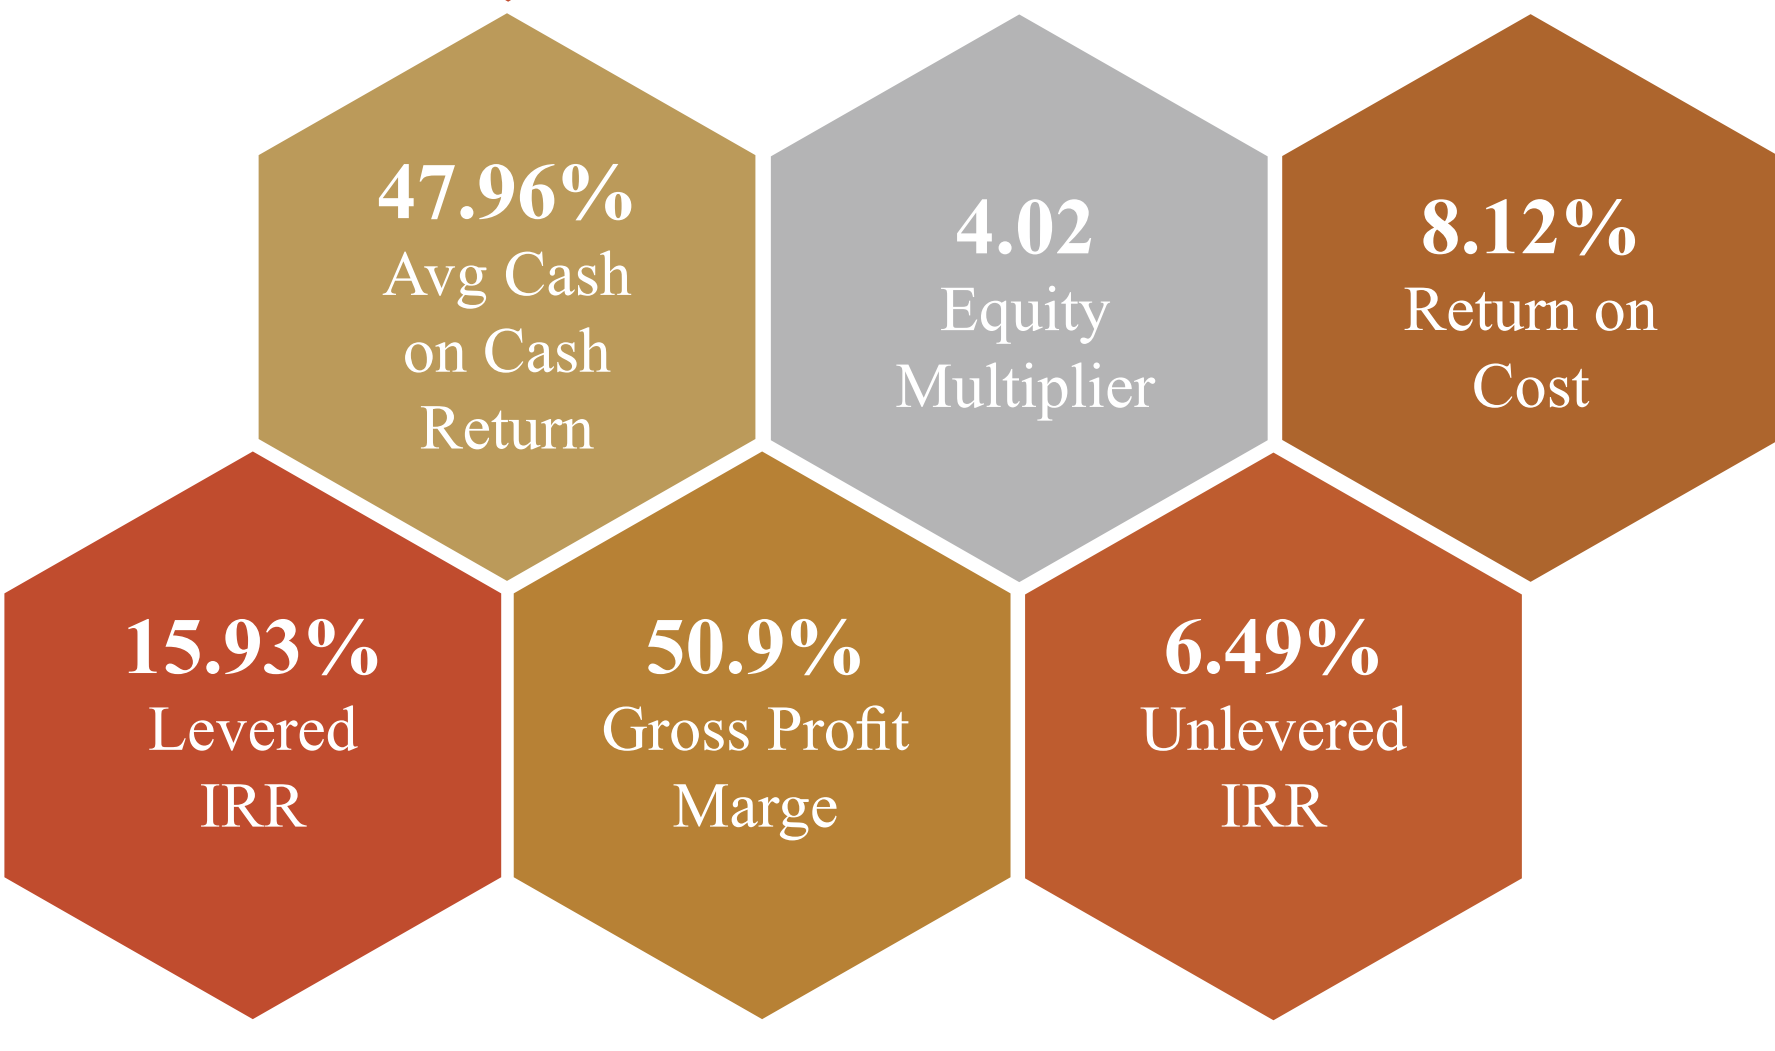

MARKET ANALYSIS

18 Years Exit Plan

SITE MAP

UNIT MIX

Unit Type	Avg Unit Size	# of Units	Gross Rent	Asking Rent/SF
1	850	100	1,000	\$1.18
2	1,000	95	1,365	\$1.37

COMMUNITY BENEFITS

WRED Welcome to Parkview at Landover

WRED
Fall 2019

Xingchen Liu

Park View at Landover is a beautiful apartment community for seniors 62 and over located between Landover Rd and Brightseat Rd in the City of Hyattsville, Maryland. Surrounded by new friends, you will enjoy many social activities and events planned by our onsite management team. It is only minutes from Landover Metro stop and convenient to Ride-On bus routes,