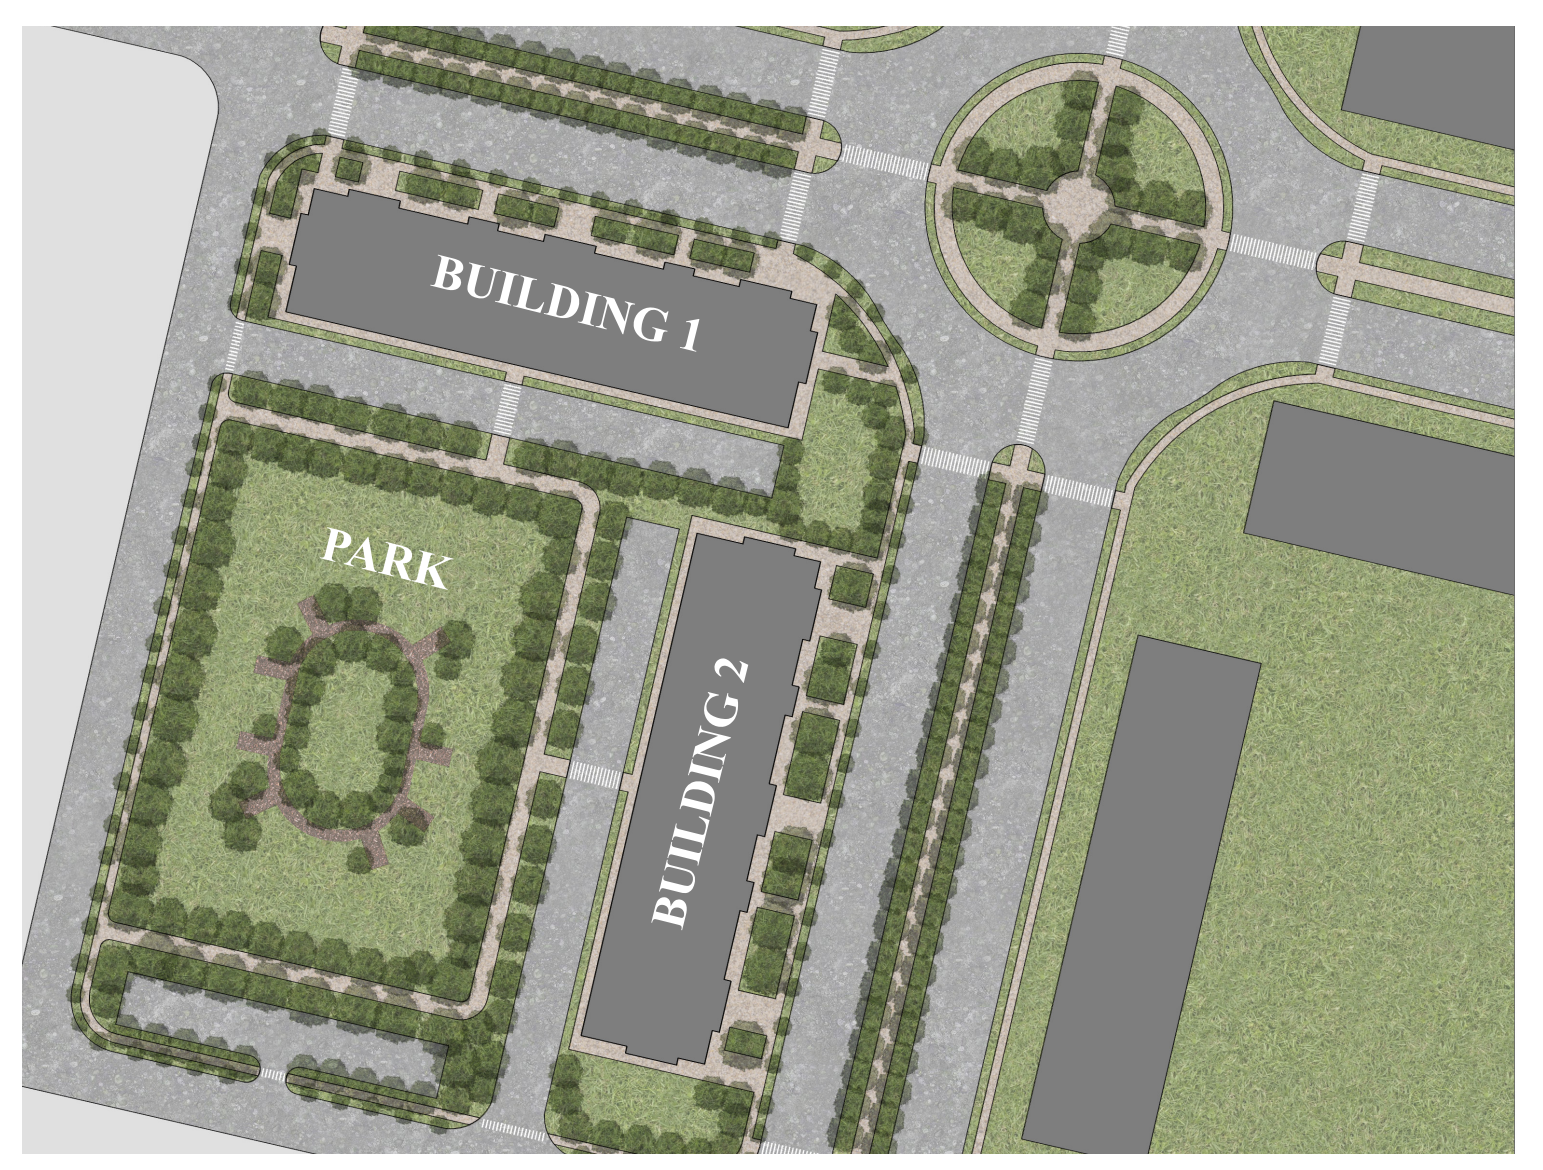

MARKET ANALYSIS

18 Years Exit Plan

SITE MAP

UNIT MIX

Unit Type	Avg Unit Size	# of Units	Gross Rent	Asking Rent/SF
1	850	100	1,000	\$1.18
2	1,000	95	1,365	\$1.37

COMMUNITY BENEFITS

WRED Welcome to Parkview at Landover

WRED
Fall 2019

Xingchen Liu

Park View at Landover is a beautiful apartment community for seniors 62 and over located between Landover Rd and Brightseat Rd in the City of Hyattsville, Maryland. Surrounded by new friends, you will enjoy many social activities and events planned by our onsite management team. It is only minutes from Landover Metro stop and convenient to Ride-On bus routes,

Boulevard at the Capital Centre, great dining, shopping and entertainment venues.

Thoughtfully designed with all today's comforts and features, everyday living is made easy. Enjoy a great room, community room, good restaurants, and exercise room, community room, cyber cafe.